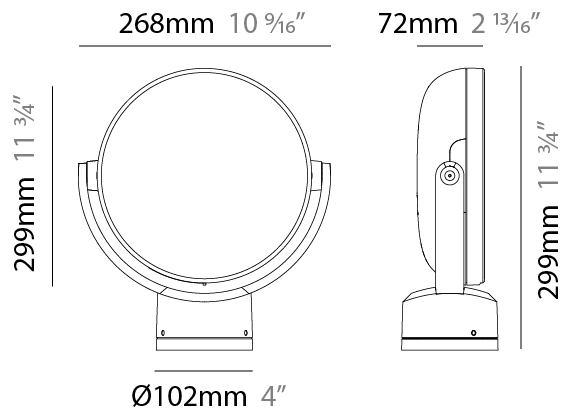

PROJECT	_____
TYPE	_____
SPECIFIER	_____
QUANTITY	_____
DATE	_____

SUN SURFACE

E9F238-

base number	Finish	Lens
	Options	Options

1. To build a product code in our configurator select the specify button on the base model # product page
2. To build a manual product code on this datasheet choose from the options listed below in blue font and add the suffix to the base model #

GENERAL

Series: Sun
Brand: Platek
Division: Exterior
Mounting Type: Surface
Mounting Location: Above Ground
Subcategory: Flood

PHYSICAL

Shape: Round
Diameter (mm): 229
Diameter (in): 9
Width (mm): 72
Width (in): 2 13/16
Height (mm): 299
Height (in): 10 9/16
Light Distribution: Adjustable / Direct
Weight (kg): 2.10 Kg
Weight (lbs): 4.63
Screws: No visible screws
Fixture Finish: BLK / WHI / GRY / COR / ANT / BRZ
Fixture Material: Aluminum Die Cast

ELECTRICAL

Lamp Type: LED
Input Wattage (W): 21
Dimming: Bluetooth technology or DMX
Control Gear: DMX
Driver Included: No
Driver Location: Remote
Driver Type: Constant Current - Universal
Driver Class: Class 2
Input Voltage (V): 120 - 277
Constant Current (MA): 900

LED

Number of LEDs: 8
Color Temperature (°K): RGBW
CRI: >80 CRI
Lamp Life (hrs): 60000
Special LEDs offerings: RGBW

OPTICAL

Optic°: 24 / 40 / 70

RATINGS AND CERTIFICATIONS

Certified By: Certified for North American Standards
IP rating: IP66
IK Rating: IK09
Bug Rating: B3 U0 G0